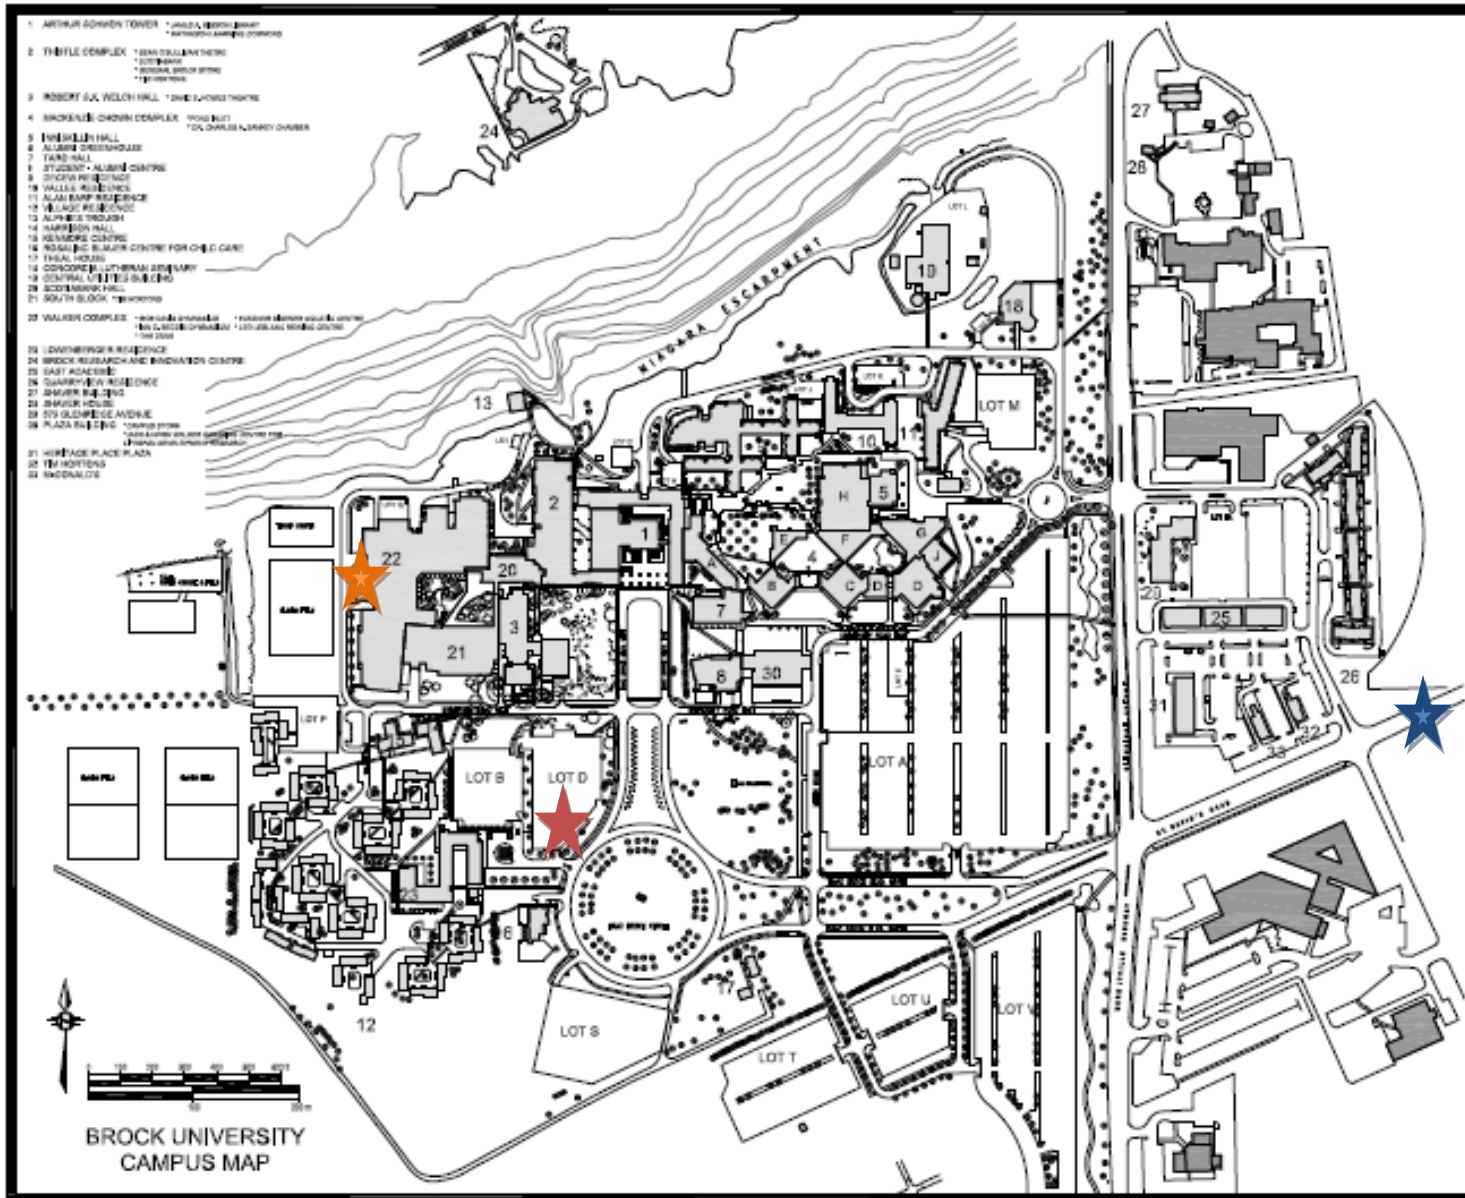

Gym 2 Walker Complex Brock University 500 Glenridge Ave., St. Catharines
 Parking Lot D (6\$) CASH per Car (No check in / out)

★ Gym 2 / Drop off

★ Parking \$6 Cash

★ Off Ramp of 406